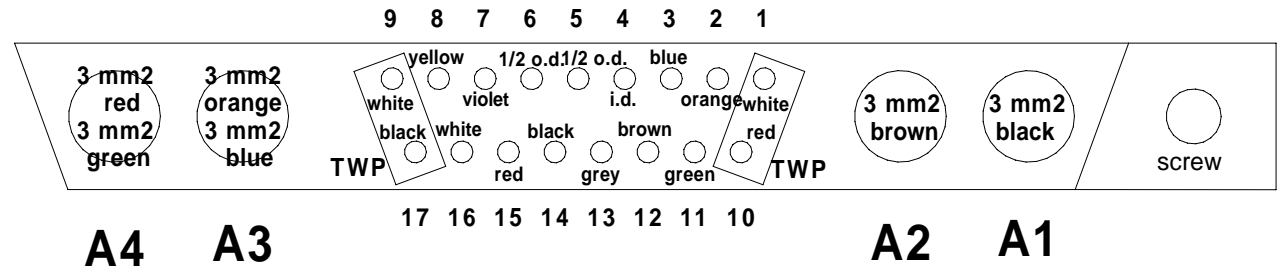

connector at PP0 on cable coming from Service Tube (male) rear view

← Cable

A1	VAX+	1	VAX- sense	7	V_BIAS_X1_RTN	13	V_BIAS_X24
A2	VAX-	2	V_BIAS_X21	8	V_BIAS_X11	14	V_BIAS_X12
A3	VDX-	3	V_BIAS_X2_RTN	9	VDX- sense	15	V_BIAS_X13
A4	VDX+	4	inner drain	10	VAX+ sense	16	V_BIAS_X14
		5	1/2 outer drain	11	V_BIAS_X22	17	VDX+ sense
		6	1/2 outer drain	12	V_BIAS_X23		