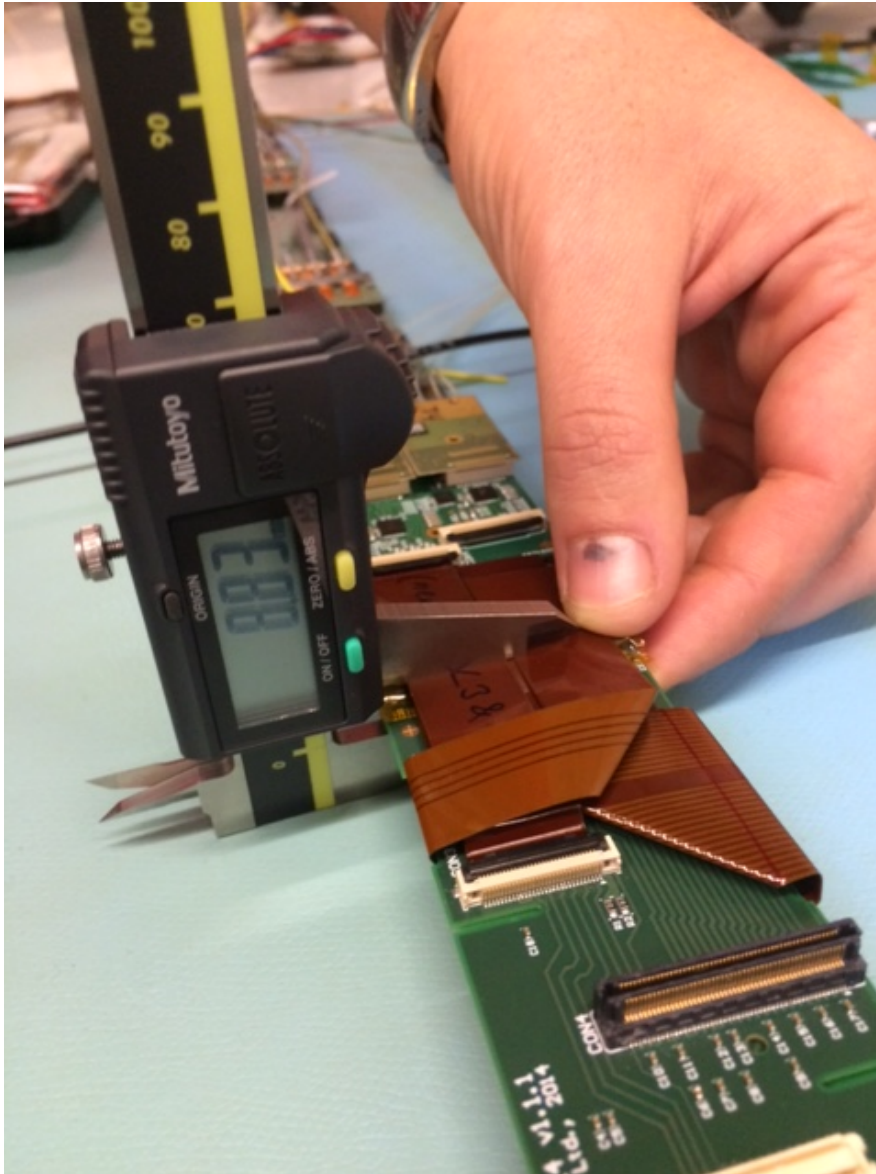

Length of flex cables

	new	current
DOH L12	177 mm	166 mm
DOH L34	76 mm	75 mm
POH L12	143 mm	150 mm
POH L34	45 mm	48 mm

Bending of flex cables